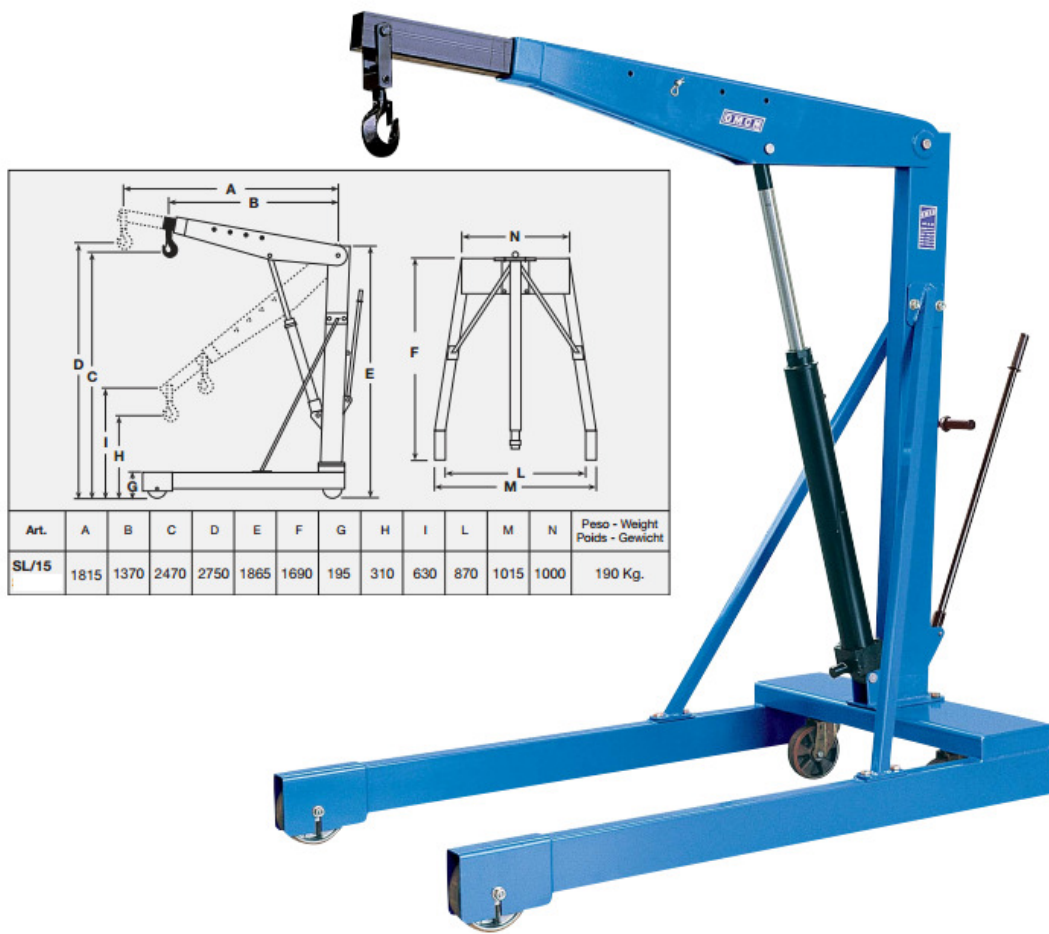

1. Trolley Hydraulic Crane,
Brand: OMCN, Model: Art. SL/15,
Made In Italy (brand new)
Capacity: 1.5 Ton

Demountable crane, fitted with double acting pump and side-tierods.
 Jib Extensible in 4 working-positions.

Art.	A	B	C	D	E	F	G	H	I	L	M	N	Peso - Weight Poids - Gewicht
SL/15	1815	1370	2470	2750	1865	1690	195	310	630	870	1015	1000	190 Kg.