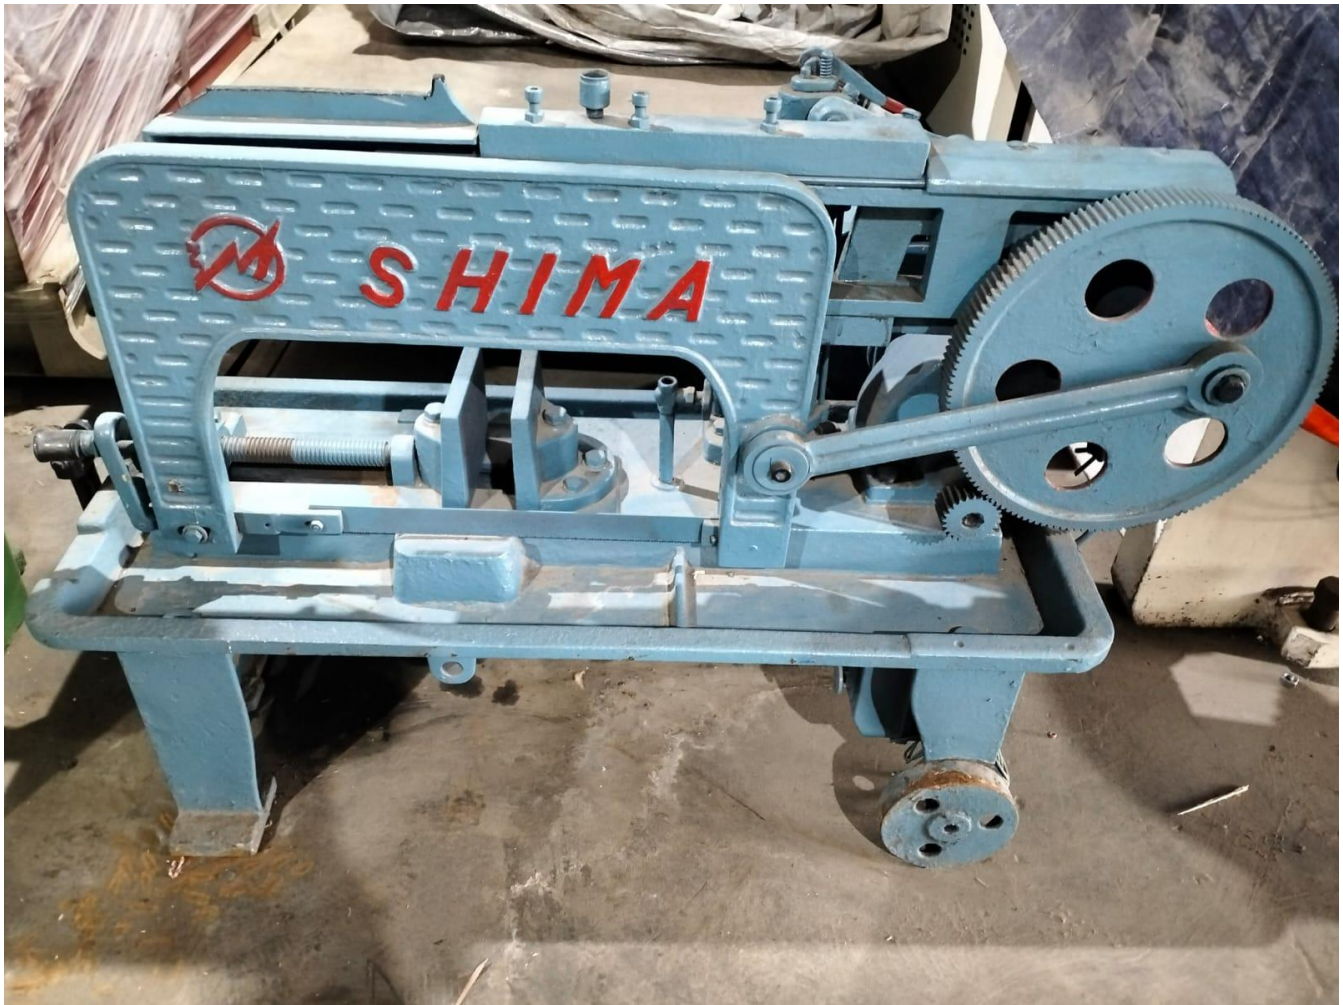

1. Mechanical Hack Saw Machine Brand: Shima (USED)

Cutting Capacity: 6inch